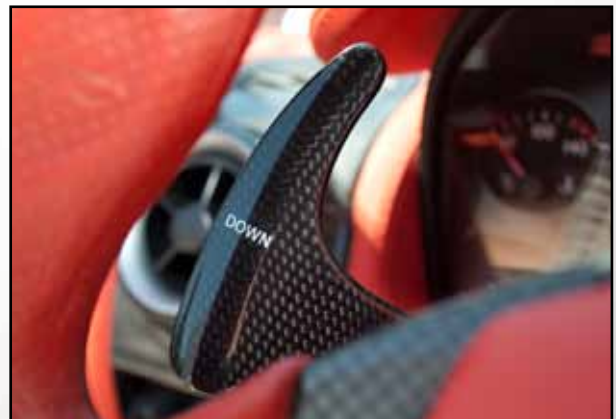

1040 Martin Grove Road Suite 17 • Toronto • Ontario • Canada • M9W 4W4
T: 905.290.8961 • F: 647.348.2915 • E: info@carbonio.com • www.carbonio.com